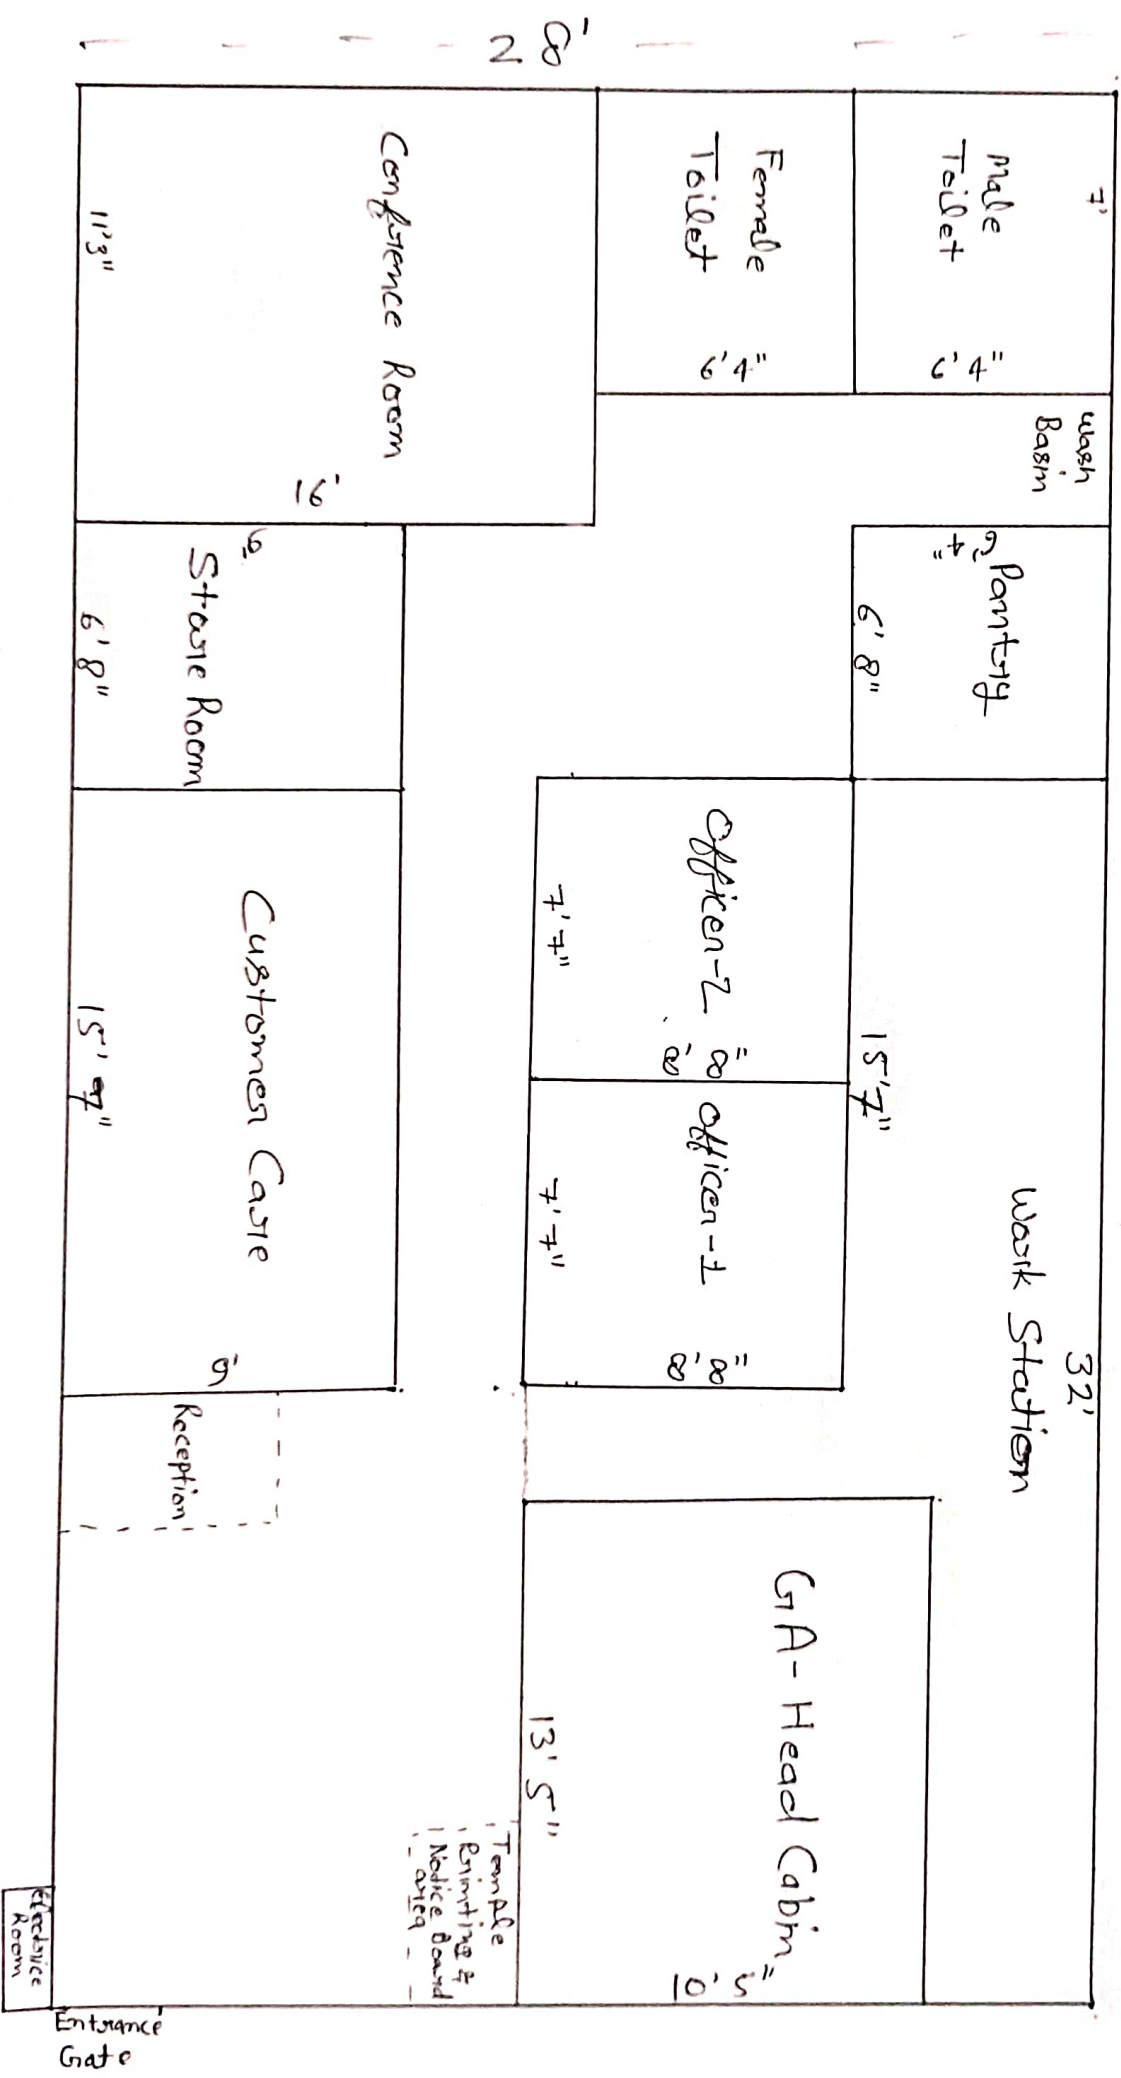

Office - Layout

50'

32'

20'

Entrance Gate

Template Room